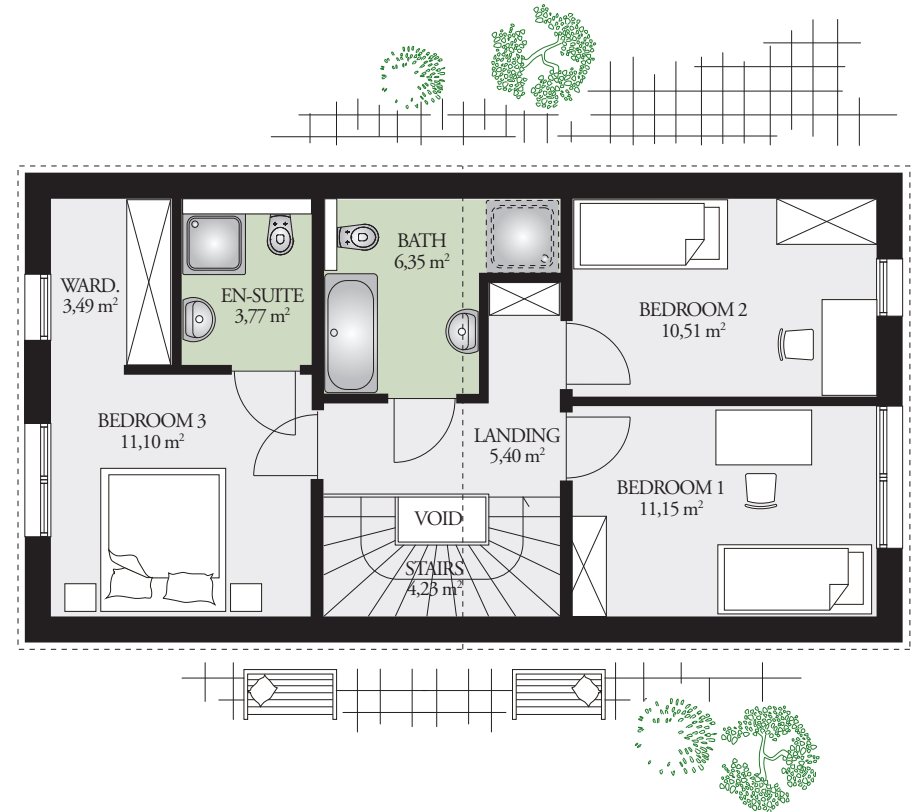

PARK 115E 119,99 m² (1291sq. ft)

GROUND FLOOR AREA 60,33 m² (649 sq. ft)

FIRST FLOOR AREA 59,66 m² (642 sq. ft)