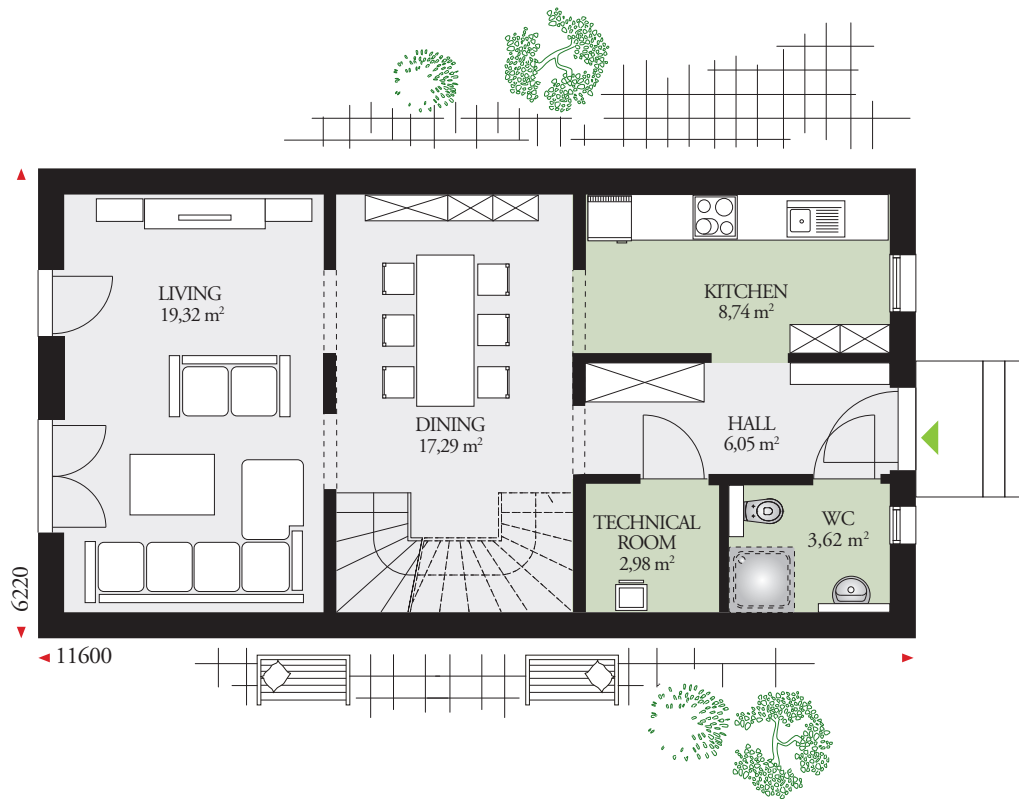

PARK 115E 119,99 m² (1291sq. ft)

GROUND FLOOR AREA 60,33 m² (649 sq. ft)

FIRST FLOOR AREA 59,66 m² (642 sq. ft)